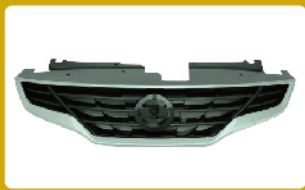

ALTIMA COUPE 2008-2013

16-9910

16-9534

16-8510

16-7301L

16-7301R

16-9545

GOOD GO ITEM NO.	DESCRIPTION	YEAR	PART NO	PARTS LINK	CAPA	MEASURE	REMARK
16-9910	NS ALTIMA COUPE FR BUMPER(PRIMED-BLACK)	08-09	62022-JB100	NI1000250		3pcs/33.6	
16-9534	NS ALTIMA COUPE GRILLE (CHROME-BLACK)	08-09	62070-JB100	NI1200225		5pcs/5.2	
16-8510	NS ALTIMA COUPE RE BUMPER (PRIMED-BLACK)	08-13	85022-JB100	NI1100254		1pcs/3.5	
16-7301L	NS ALTIMA COUPE RE BRACKET SIDE BUMPER LH	08-13	85221-JB100	NI1132101		10pcs/0.4	
16-7301R	NS ALTIMA COUPE RE BRACKET SIDE BUMPER RH	08-13	85220-JB100	NI1133101		10pcs/0.4	
16-9545	NS ALTIMA COUPE GRILLE (CHROME-BLACK)	10-13	62070-ZX10A	NI1200245		5pcs/6	